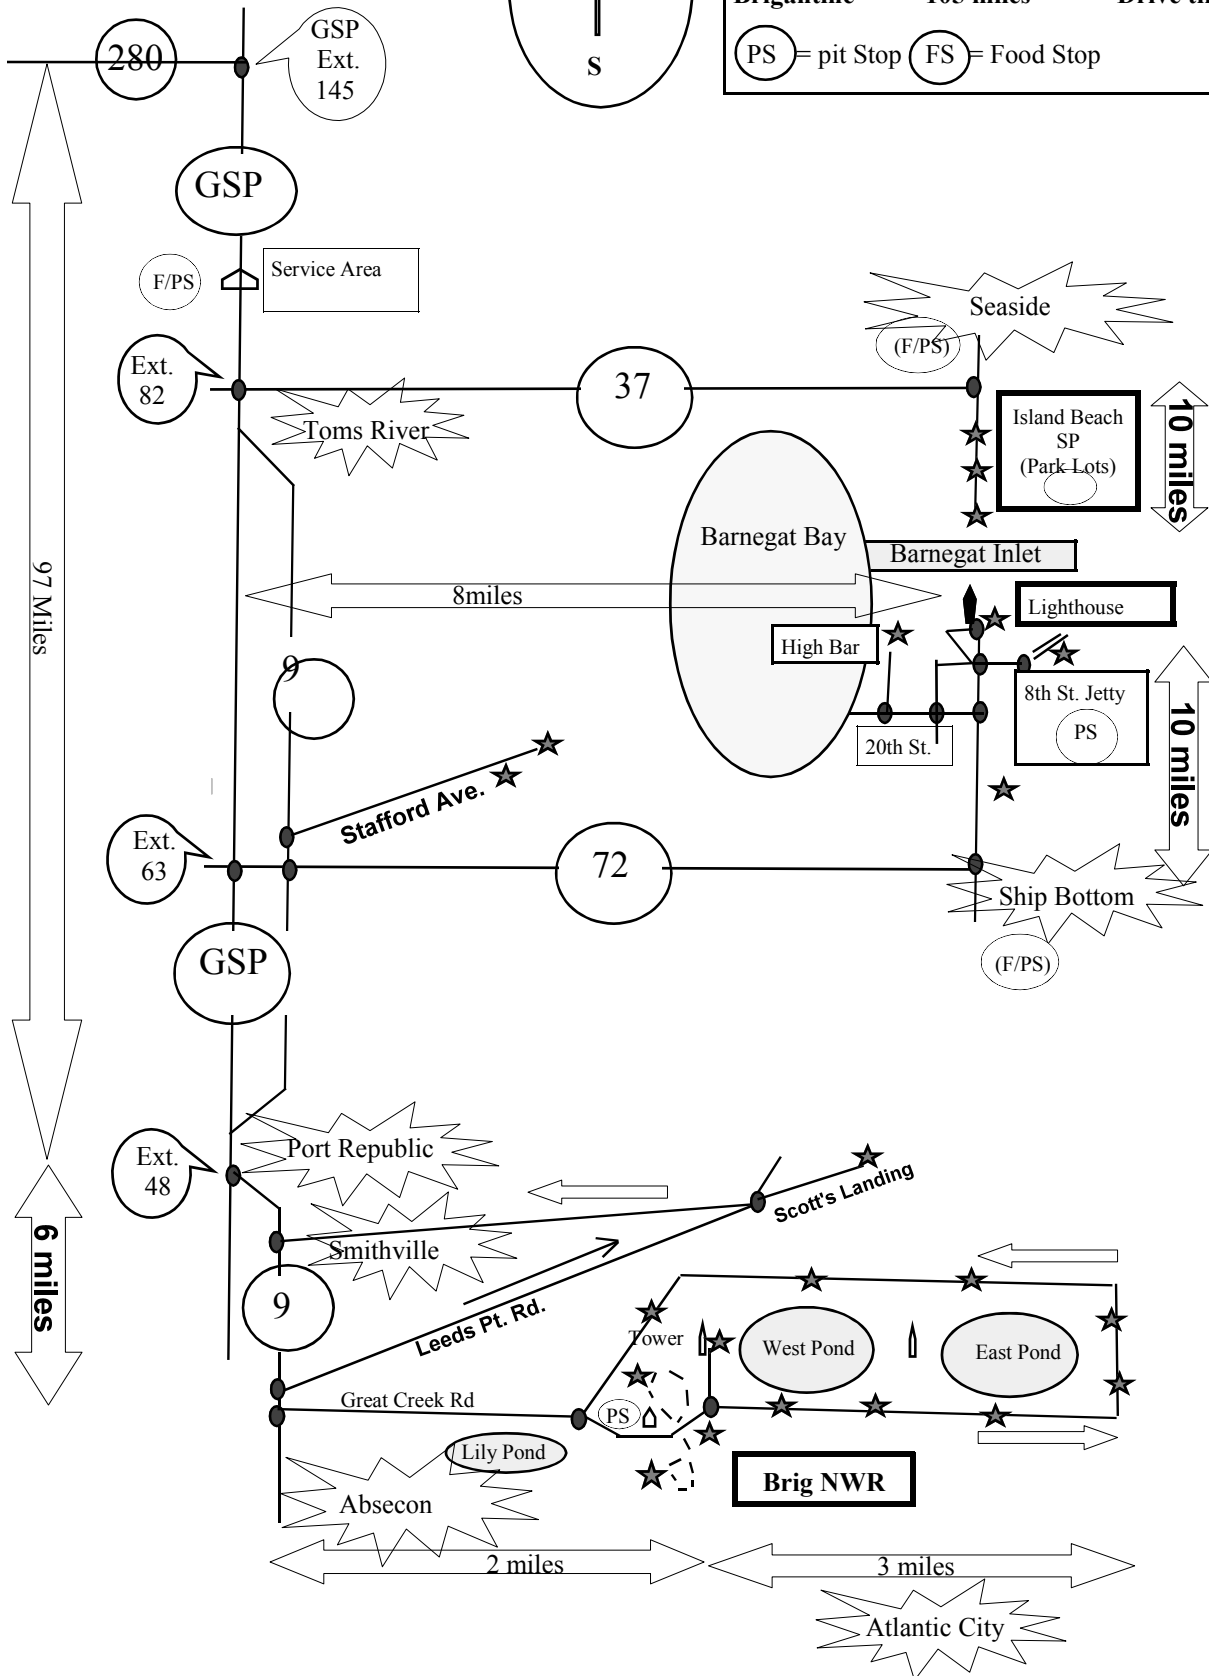

Brig, Barnegat, & Island Beach SP

Island Beach SP	85 miles	Drive time 2 hrs. 0 mins.
Barnegat	100 miles	Drive time 2 hrs. 5 mins.
Brigantine	105 miles	Drive time 2 hrs. 15 mins.

(PS) = pit Stop (FS) = Food Stop () = not planned

97 Miles

6 miles

10 miles

10 miles

8 miles

72

9

280

GSP

F/PS

Ext. 82

37

(F/PS)

Ext. 63

GSP

72

(F/PS)

Ext. 48

9

Brig NWR

2 miles

3 miles

Atlantic City