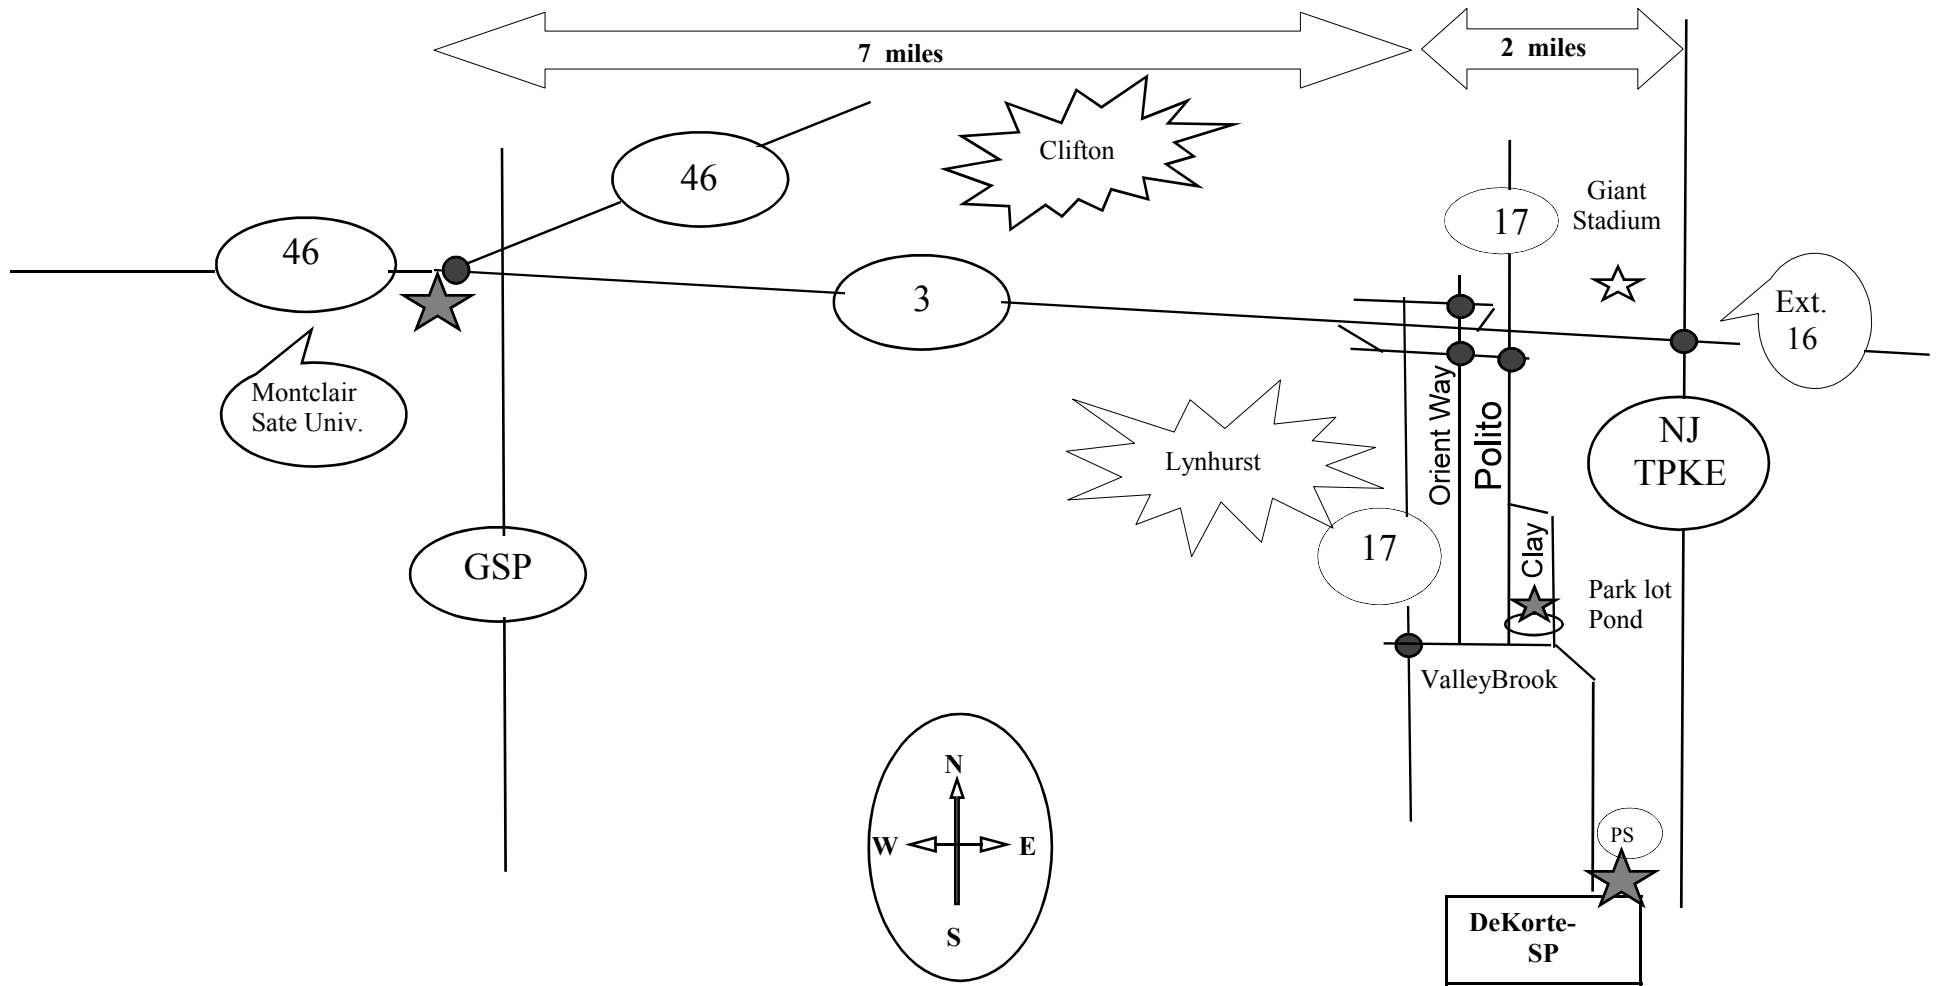

DeKorte State Park- (HDMC) Hackensack Meadowlands

(PS) = pit stop (FS) = food stop * Directions- from junction of Route 3 with Rte. 46

Route:
 7.0 miles East on Route 3 to 17 South (exit after Ridge Rd. exit)
 0.6 mile straight at light on Polito to end (past Mid-Evil Times Bldg.), then left onto ValleyBrook
 1.0 miles to Dekorte (HDMC) entrance (left fork)
 total= 8.6 miles (drive time=15 minutes)

On leaving- path to Route 3 West is **"not" the reverse of the path into DeKorte.**
 At the light at Polito & 17 South, take a left up the hill to light at Orient Way. Take 2 quick rights (signs for 3 West) .